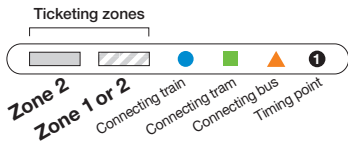

Box Hill – Deakin Uni/Southland SC

Route 767

via Deakin University > Southland SC

Route 768

via Station St > Canterbury Rd > Deakin Uni

For further information call
131 638 / (TTY) 9619 2727
 (6am–midnight daily) or visit
metlinkmelbourne.com.au
 MAP NOT TO SCALE