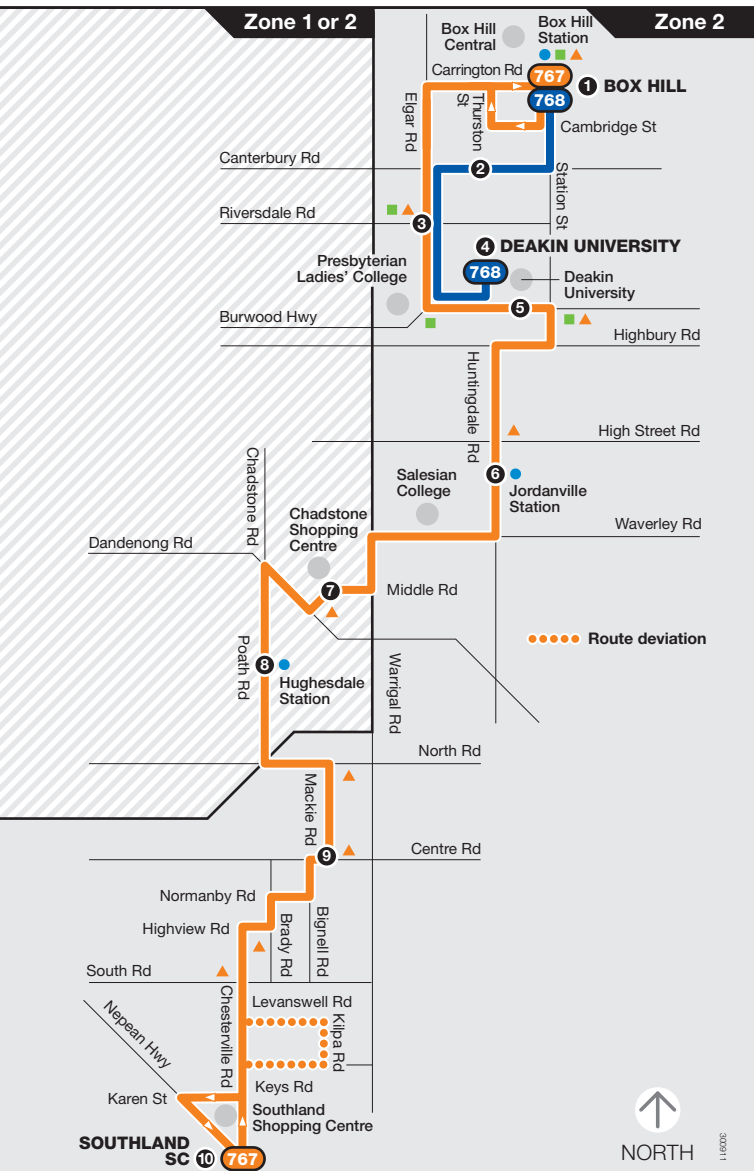

Box Hill – Deakin Uni/Southland SC

Route 767

via Deakin University > Southland SC

Route 768

via Station St > Canterbury Rd > Deakin Uni

For further information call
131 638 / (TTY) 9619 2727
 (6am–midnight daily) or visit
metlinkmelbourne.com.au
 MAP NOT TO SCALE