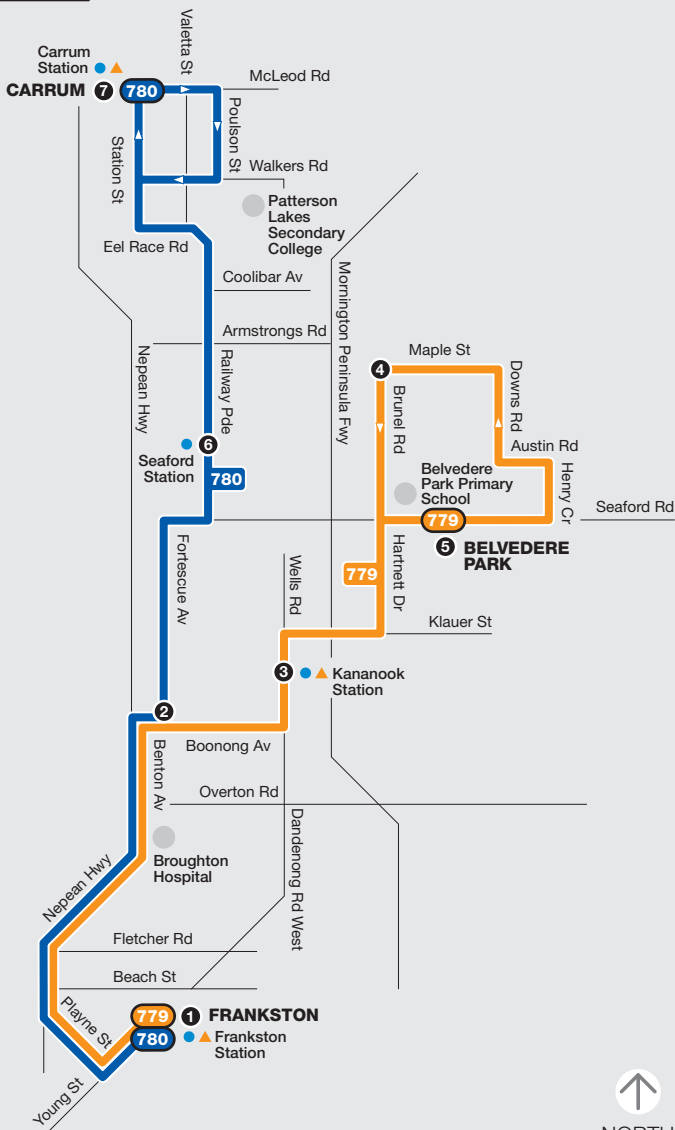

Route 779 via Kananook Station > Belvedere Park

Route 780 via Seaford > Carrum

Zone 2

Ticketing zones

For further information call **131 638 / (TTY) 9619 2727** (6am–midnight daily) or visit **metlinkmelbourne.com.au**

MAP NOT TO SCALE