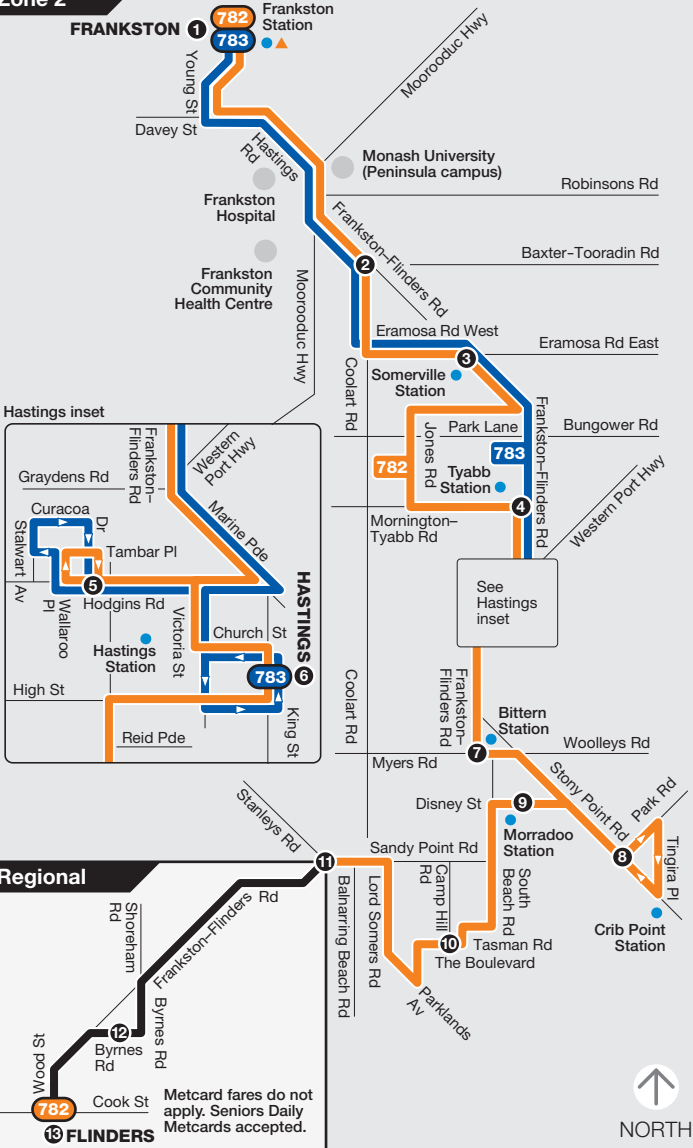

Frankston – Flinders / Hastings

Route 782 via Coolart Rd > Hastings > Flinders

Route 783 via Coolart Rd > Hastings

Zone 2

NORTH

Ticketing zones

For further information call
131 638 / (TTY) 9619 2727
 (6am–midnight daily) or visit
metlinkmelbourne.com.au
 MAP NOT TO SCALE