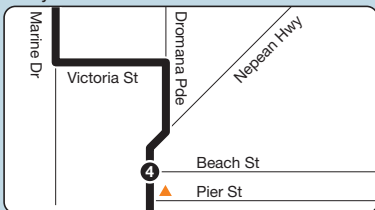

Frankston – Portsea

Route 788 via Dromana > Rosebud > Sorrento

Zone 2

MORNINGTON

Zone 2 or C

MT MARTHA

Zone C

Safety Beach inset

DROMANA
McCRAE

Zone C or D

ROSEBUD

Zone D

TOOTGAROOK

RYE

Portsea inset

See Portsea inset

NORTH

Melbourne Rd
Zone C & D
 Metcard fares do not apply.
 Seniors Daily Metcards accepted.

Ticketing zones

Single zone
 Zone overlap

Connecting train
 Connecting bus
 Timing point

For further information call
131 638 / (TTY) 9619 2727
 (6am–midnight daily) or visit
metlinkmelbourne.com.au
 MAP NOT TO SCALE