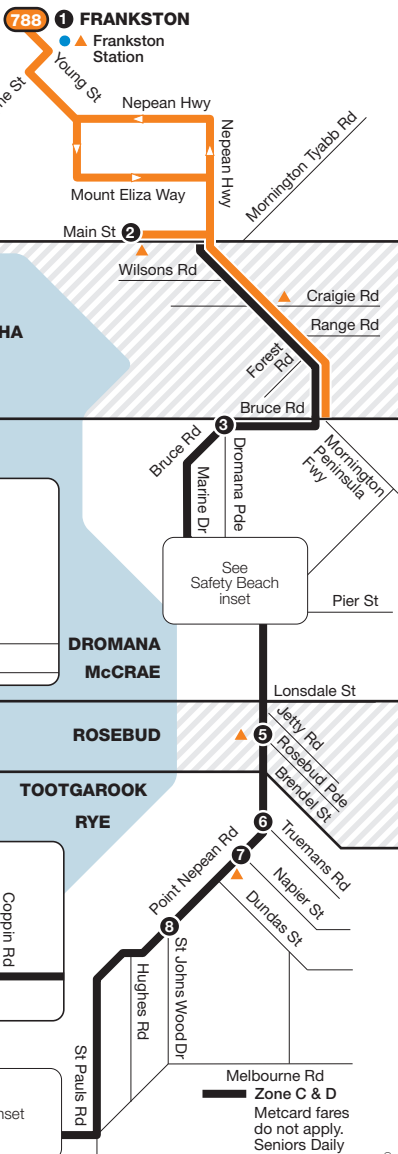

Frankston – Portsea

Route 788 via Dromana > Rosebud > Sorrento

Zone 2

MORNINGTON

Zone 2 or C

MT MARTHA

Zone C

Safety Beach inset

DROMANA
McCRAE

Zone C or D

ROSEBUD

Zone D

TOOTGAROOK

RYE

Portsea inset

See Portsea inset

NORTH

Melbourne Rd
Zone C & D
 Metcard fares do not apply.
 Seniors Daily Metcards accepted.

Ticketing zones

Single zone
 Zone overlap

Connecting train
 Connecting bus
 Timing point

For further information call
131 638 / (TTY) 9619 2727
 (6am–midnight daily) or visit
metlinkmelbourne.com.au
 MAP NOT TO SCALE