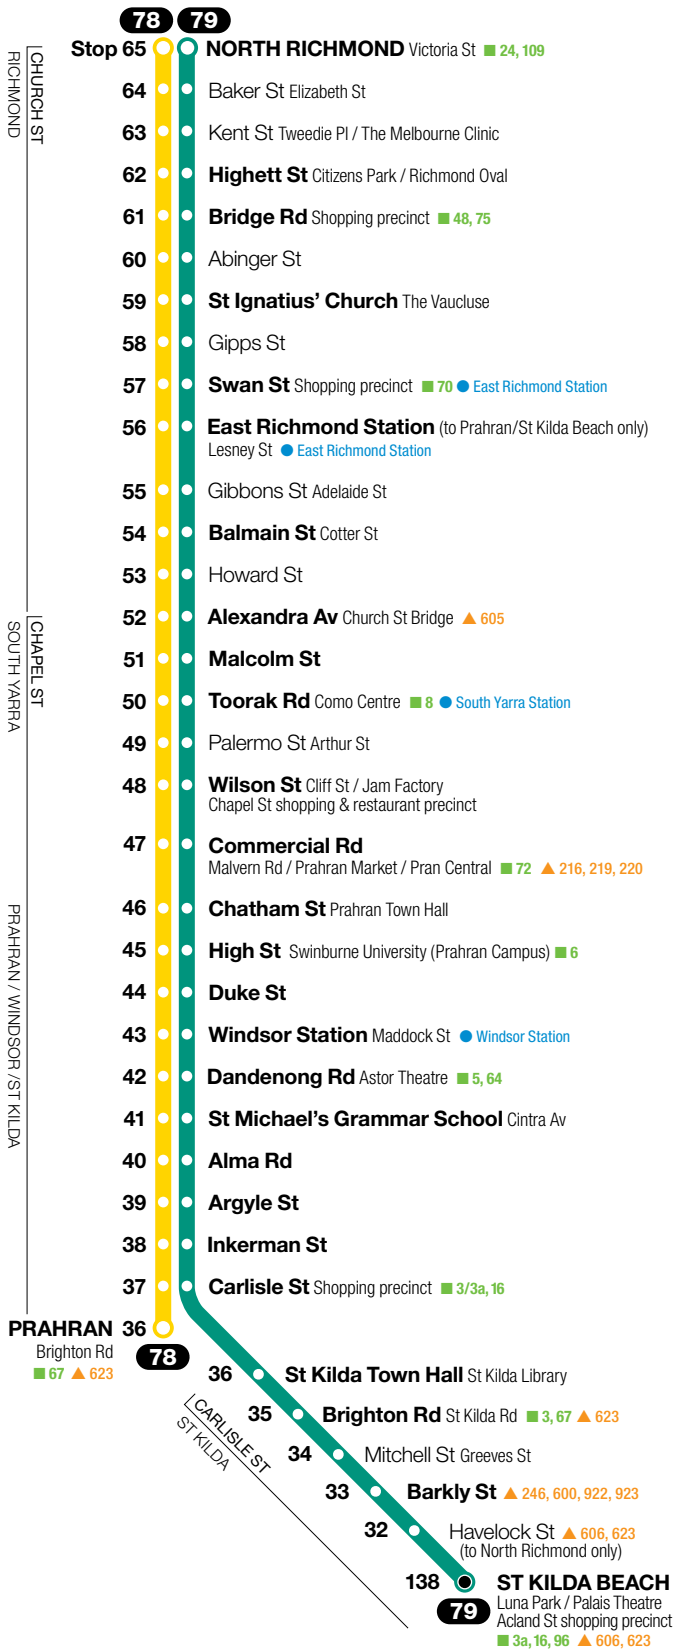

Zone 1

211011

Ticketing zone

Zone 1

Connecting train

Connecting tram

Connecting bus

Accessible stop

October 2011

Major stops in **bold**. Not all travelled streets / suburbs shown. Not to scale.

For train, tram and bus information call 131 638 / (TTY) 9619 2727 (6am–midnight daily) or visit [metlinkmelbourne.com.au](http://metlinkmelbourne.com.au)