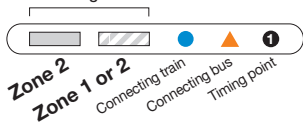

Dandenong – Chadstone

Route 800 via Princes Hwy > Oakleigh

Zone 1 or 2

Zone 2

Ticketing zones

For further information call
131 638 / (TTY) 9619 2727
 (6am–midnight daily) or visit
metlinkmelbourne.com.au
 MAP NOT TO SCALE