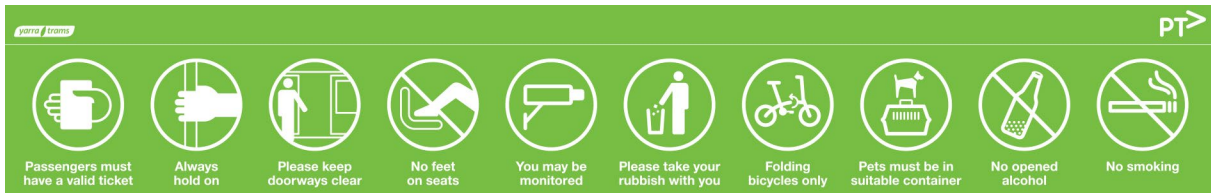

Being a good commuter

Signs and symbols

Onboard decals

Here are some signs and symbols you can find on trains, trams and buses.

Source: Public Transport Victoria.

Source: Public Transport Victoria.

Source: Public Transport Victoria.